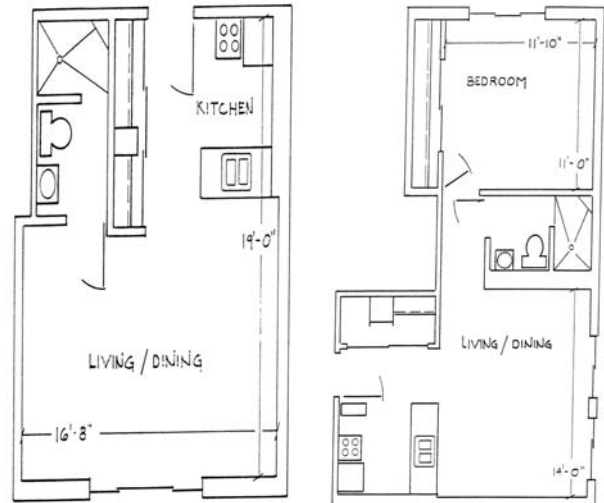

Shiloh Tower

1525 27th St., Zion, IL 60099
224-789-7129

Sample Floor Plan

Shiloh Tower is a near-elderly public housing community for residents 55 years old and older located in downtown Zion, Illinois and comprises efficiency, 1, and 2 bedroom rental units. Located directly across from beautiful Shiloh Park, it is convenient to public transportation, medical facilities, and shopping.

Unit Amenities:

Stove
Refrigerator
Air Conditioner
Heat/water included
Cable Ready
Window Treatments

Property Features

On site parking
On site laundry
Inside mailboxes
Intercom System/Security Building
Resident Activities
Spacious Community Room
Gazebo
7 Story Building with 2 elevators