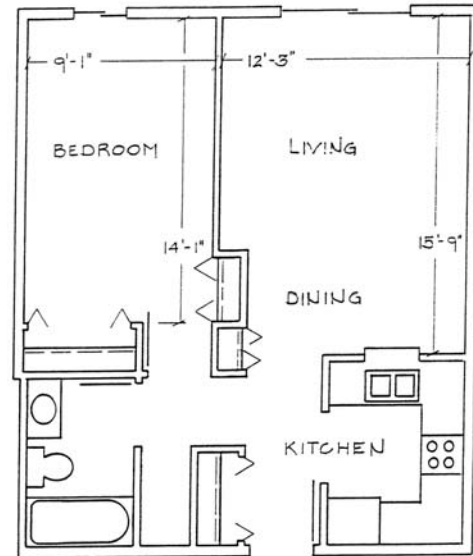

# Warren Manor

**34425 N. Almond Rd., Gurnee, IL 60031  
224-656-6453**

**Sample Floor Plan**

Warren Manor is a near-elderly public housing community for residents 55 years old and older located in Gurnee, Illinois and comprises 1 and 2 bedroom rental units. It boasts beautiful grounds with a park-like setting and has access to public transportation, with shopping and medical facilities close at hand.